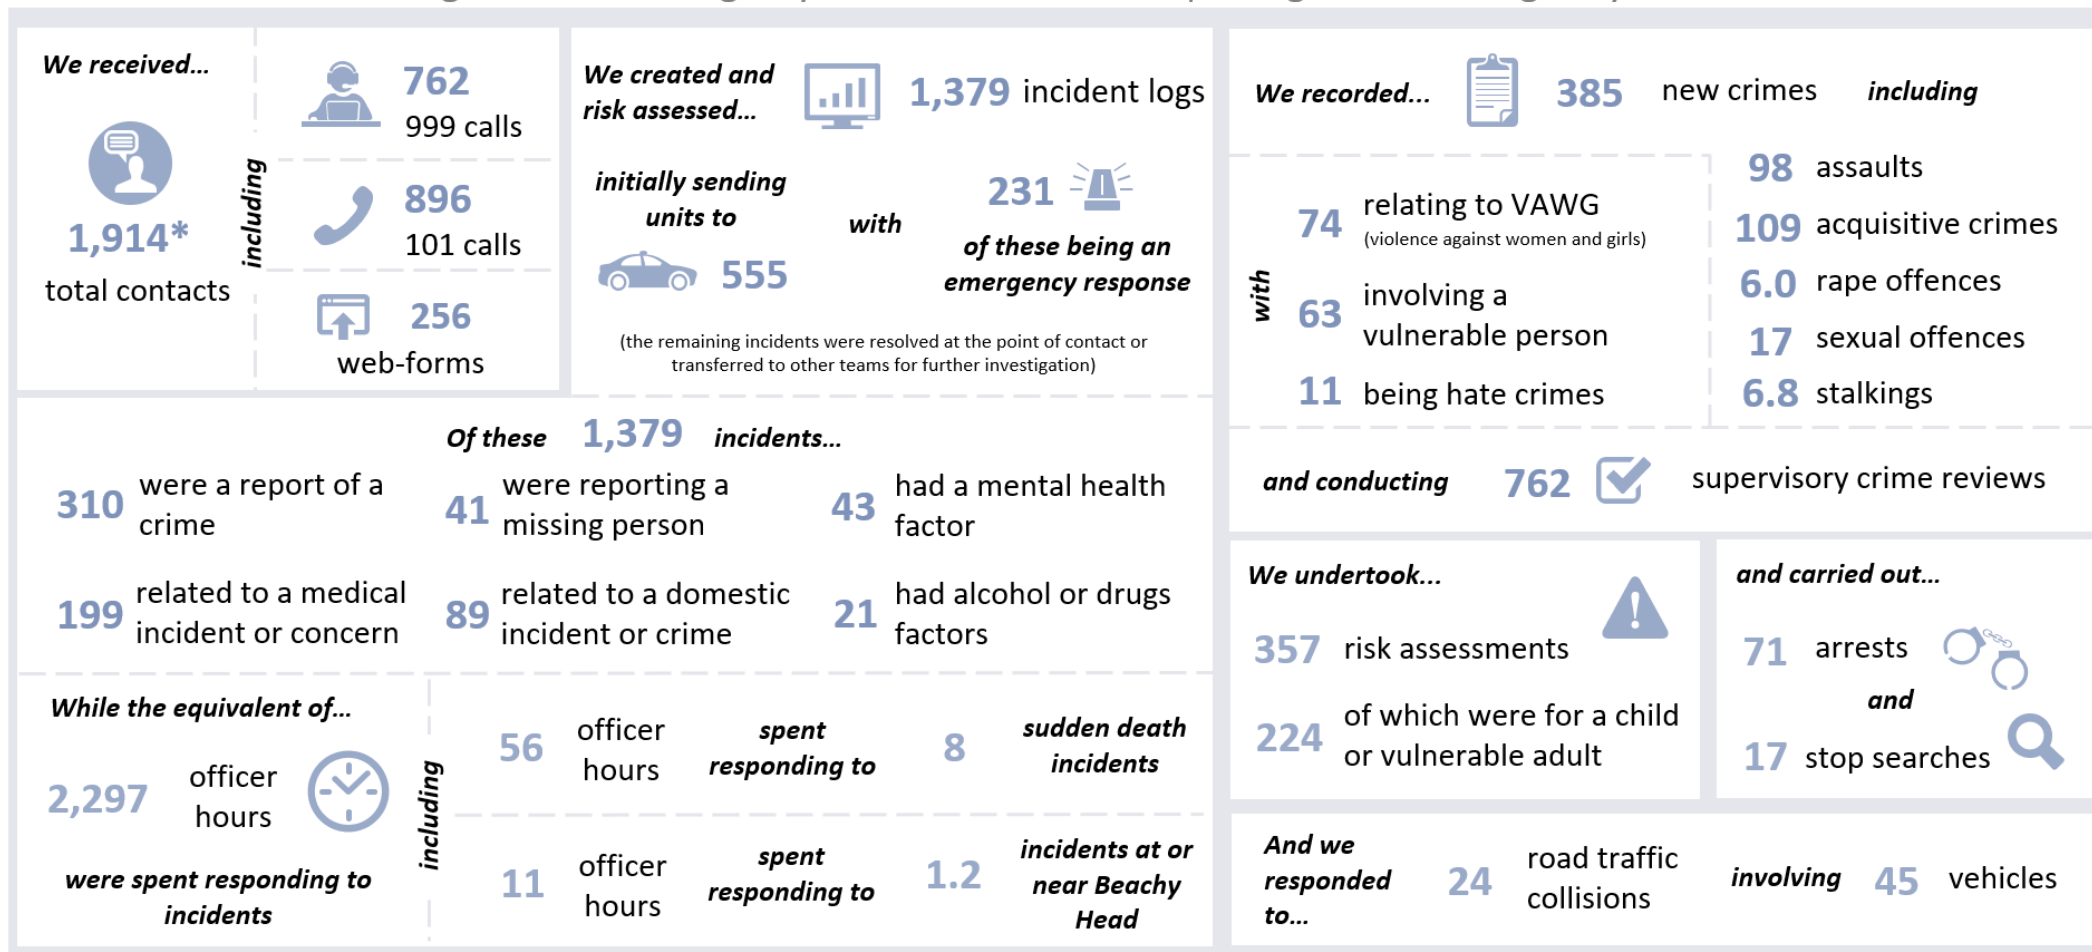

A Day in the Life...

2024 continues to see high levels of emergency incidents and crime reporting. On an average day in 2024:

Daily averages calculated from data for 1st January 2024 – 31st December 2024

*total contact excludes social media