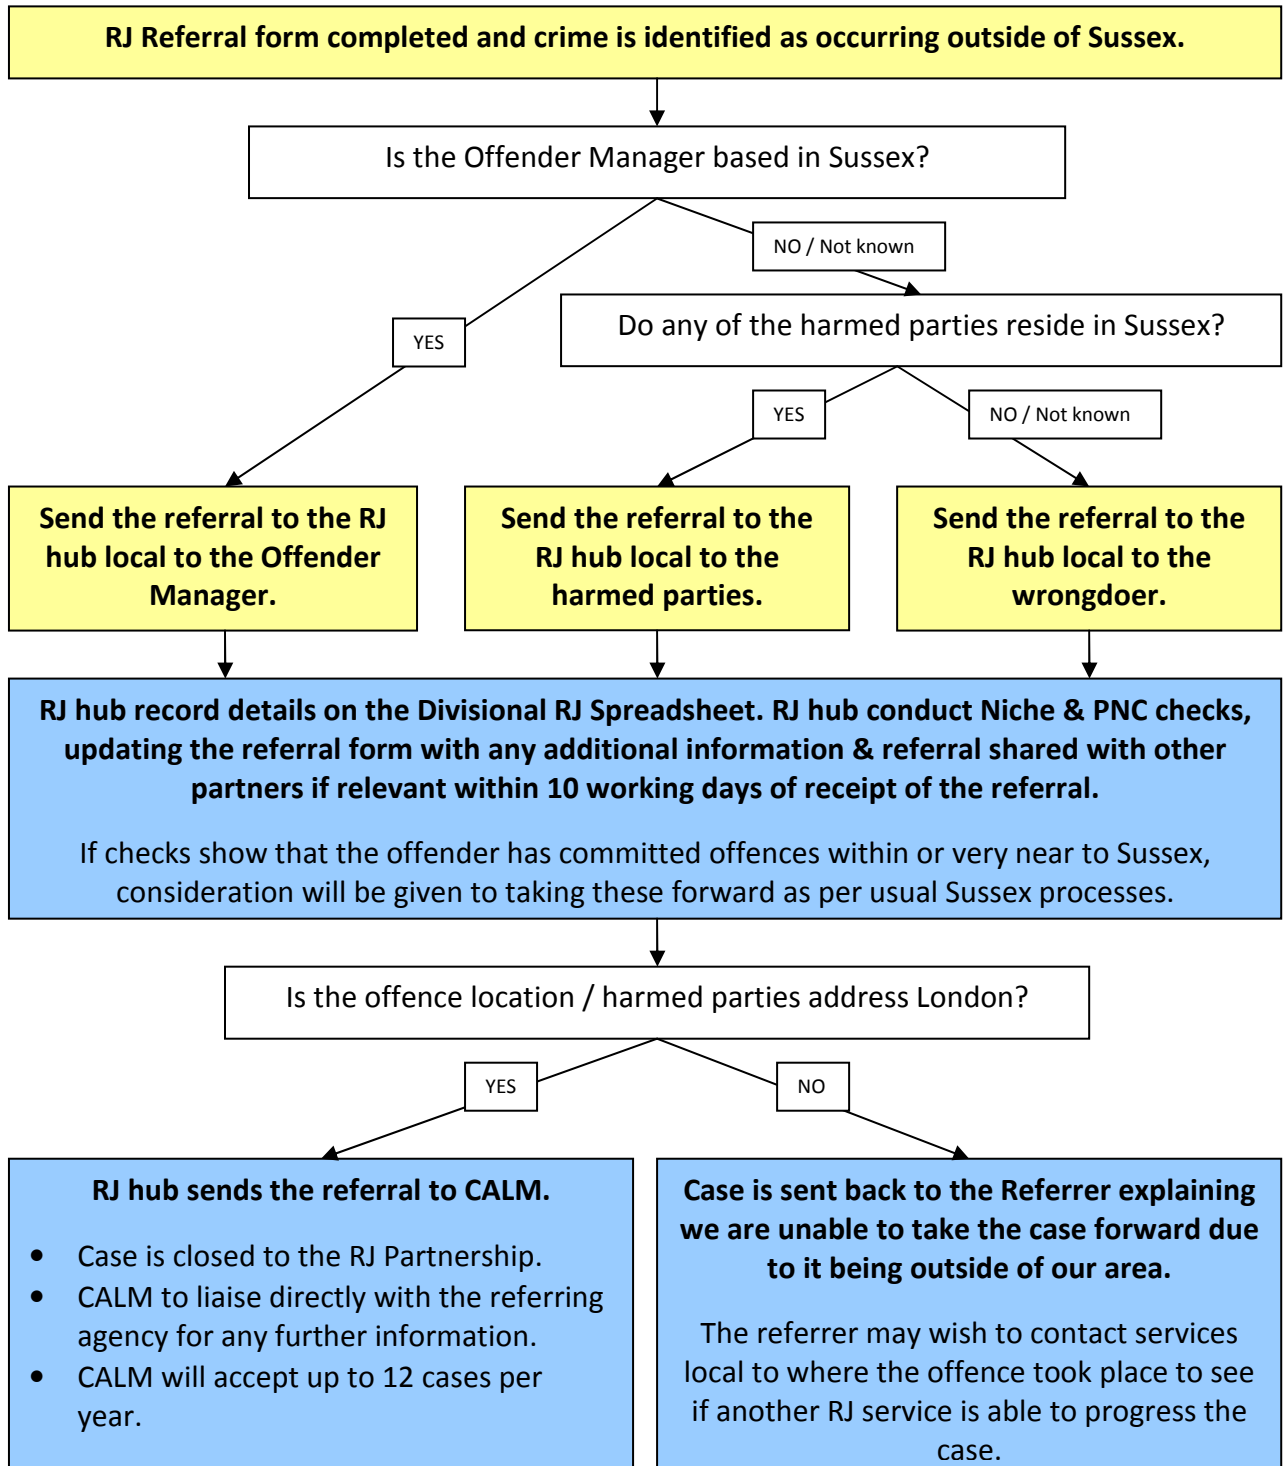

Sussex Restorative Justice Partnership: Outside of Sussex Referrals Process

KEY

Referrer Actions

Hub Actions